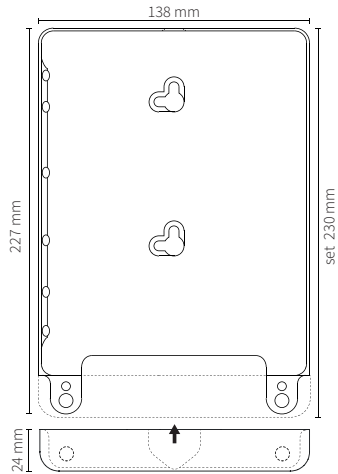

Eve mini voor iPad mini 4 - 5

Eve mini frame

625-01 - aluminium
625-03 - zwart
625-04 - satijn wit

Eve mini cover afgerond

622-01 - geborsteld aluminium
622-03 - geborsteld zwart
622-04 - satijn wit

Eve mini security cover afgerond

624-01 - geborsteld aluminium
624-03 - geborsteld zwart
624-04 - satijn wit

Afmetingen

Set: 230mm x 138mm x 11mm

Frame: 227mm x 138mm x 11mm

Cover: 24mm x 138mm x 11mm

610-02 - puck 2A USB lader